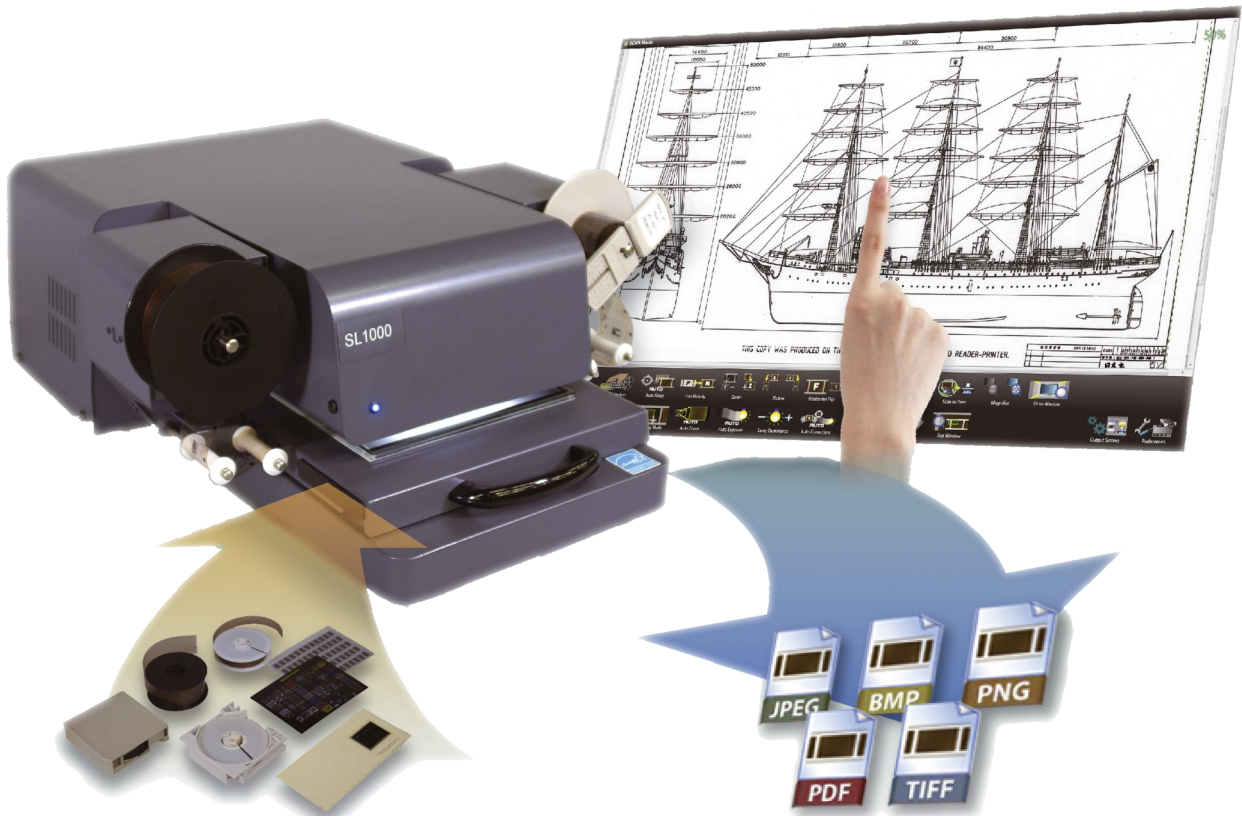

*L*ensart Limited

SL1000

Digital Film Scanner

A fast, simple, superior scanning solution

SL1000 Digital Colour Film Scanner

Powerful and Compact

→ **A small footprint** enabling it to fit comfortably into any library or office environment, together with the easy to use SL-Touch software which has a wide range of viewing and scanning options making it an ideal replacement for old bulky analogue equipment.

→ **A powerful and compact** scanning solution for all your microforms. The combination carrier and single zoom lens enable viewing and scanning of microfiche, jackets, aperture cards, 16mm & 35mm roll film, negative and positive colour film.

→ **An energy efficient solution**, the SL1000 Digital Film Scanner is ideal for libraries, businesses or government departments that require advanced document imaging capabilities.

The SL1000 does not compromise speed or functionality due to its compact size. Images can be viewed and scanned in colour or black and white in as little as one second. With easy to use controls the SL1000 enables users to perform Image adjustment functions and scan to file or print with a convenient USB interface.

➔ SL-Touch Software

- Easy to use controls.
- 1 second preview and scanning in Colour, B&W and Greyscale.
- Image Rotation, Tilt Adjustment and Adjustable Image Masking.
- Time saving scan to file and scan to print functions.
- Optional touch screen panel.